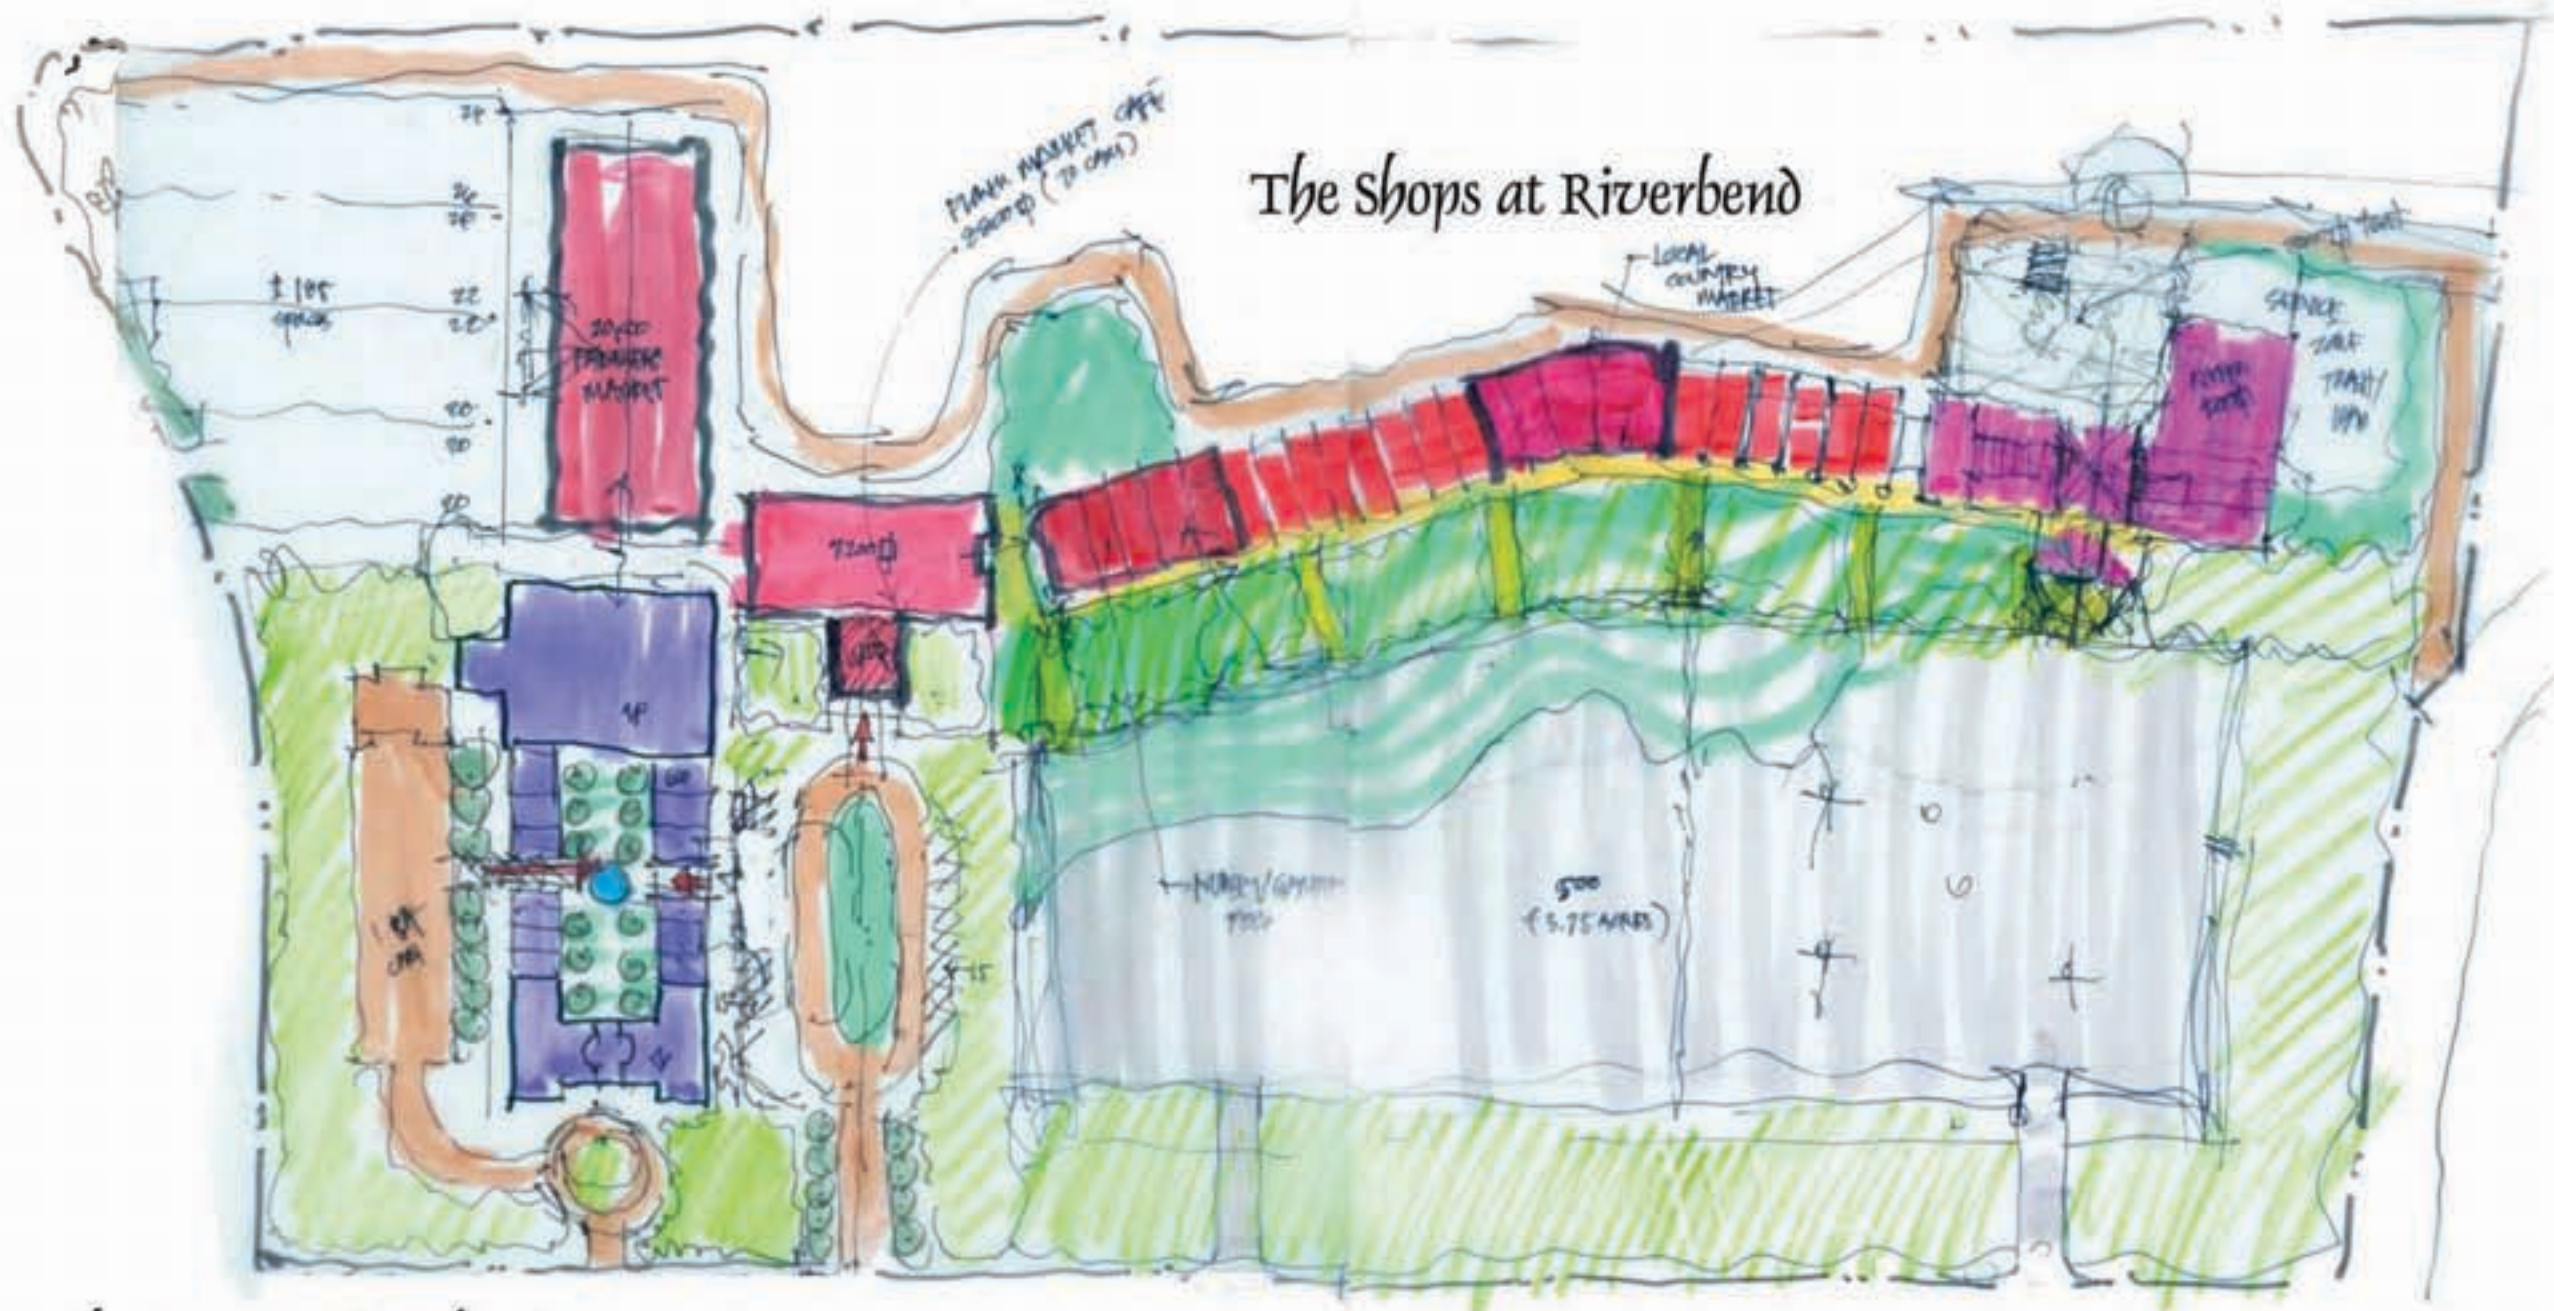

The Inn at Riverbend

THE SHOPS & INN AT RIVERBEND RAMBO ROAD

MATRIX SETTLES
47 State Circle #400
Annapolis, MD 21401
410.280.1677

LEHR JACKSON
ASSOCIATES
6 Meadow Road
Baltimore, MD
443.286.5008

R I V E R B E N D

APRIL 24, 2007